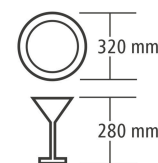

- Output/h: Up to 40 baskets
- Run-time: 90 / 120 / 180 seconds